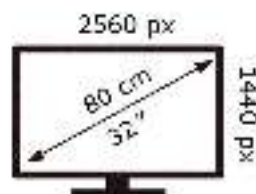

ENERG

SAMSUNG

S32A600UUU

37 kWh/1000h

ABCDEF **G**

HDR

50 kWh/1000h

ENERG