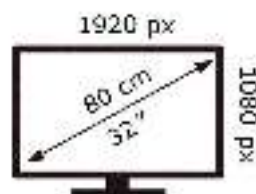

ENERG

SAMSUNG

C32F391FWU

31 kWh/1000h

SAMSUNG