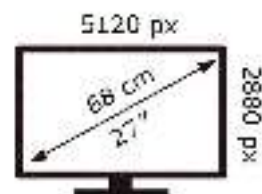

ENERG

SAMSUNG

S27C902PAU

26 kWh/1000h

ABCDEF **G**

HDR

68 kWh/1000h

ENERG