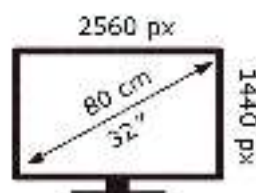

**ENERG**

SAMSUNG

S32AG500PP

**33** kWh/1000h

ABCDEF **G**

**HDR**

**61** kWh/1000h

ENERG