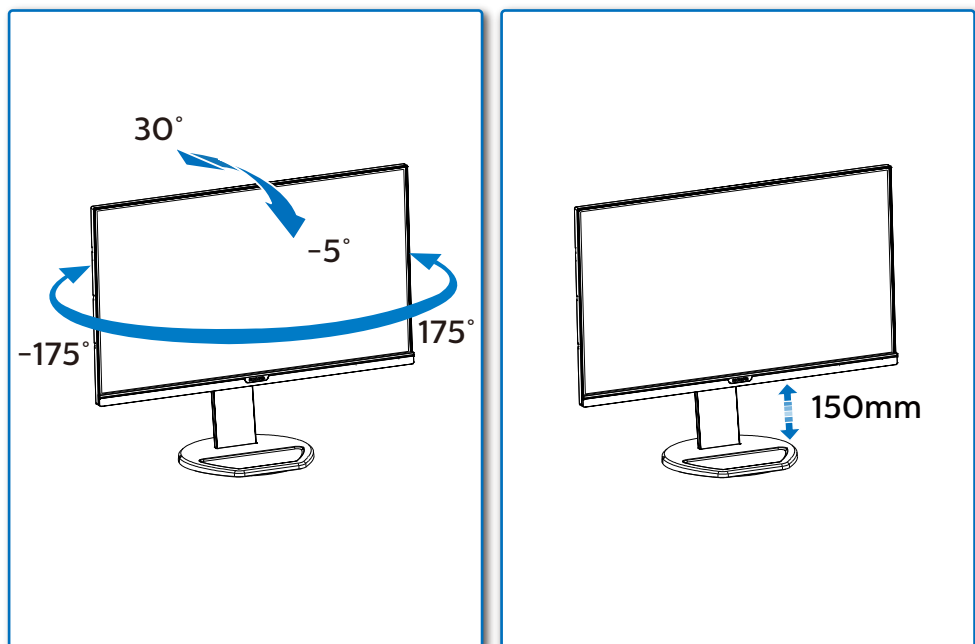

GRAPHIC DEVELOPMENT MMD	
Product name	
Project name	QSG
Project no.	
Finishing	Folded sheet
Scale	1:1
Size Spreads	594 (W) x 210 (H) mm
Size	148.5 (W) x 210 (H) mm
Operator(s)	
Date amended	2018
VERSION No.	13
APPROVAL	
QC Lithographer	
Product Manager	
Date Check	
ARTWORK DOCUMENT	
Paper	80gsm White, woodfree coated
Numbers of colours	2C2C
Spotcolor	
Aftertreatment	
☐	Cropping
☐	Coating
☐	Varnishing
☐	Embossing
☐	Cutterguide
☐	Die-cut
☐	Binding
☐	Glue

5