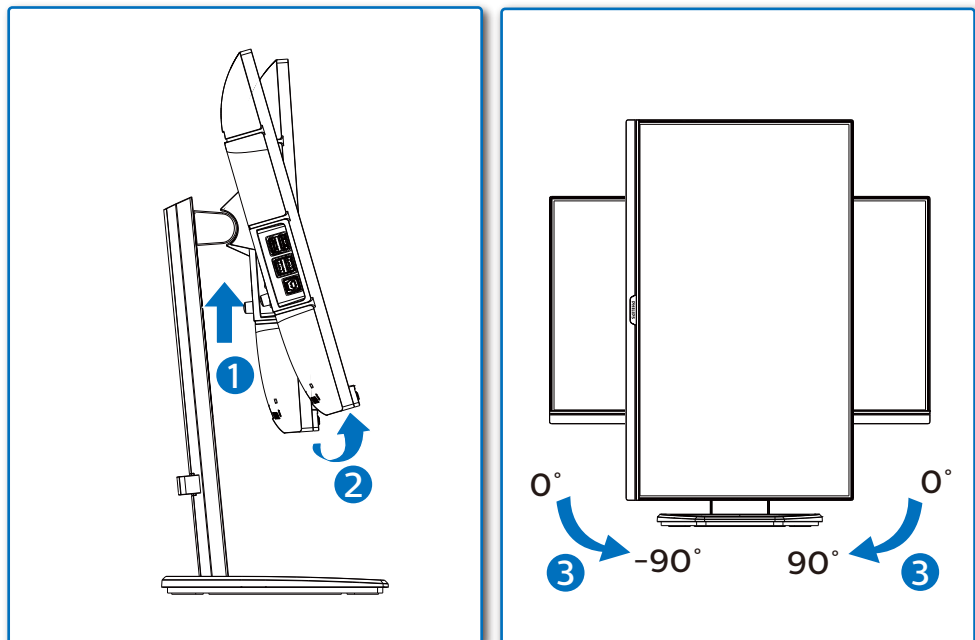

GRAPHIC DEVELOPMENT MMD	
Product name	
Project name	QSG
Project no.	
Finishing	Folded sheet
Scale	1:1
Size Spreads	594 (W) x 210 (H) mm
Size	148.5 (W) x 210 (H) mm
Operator(s)	
Date amended	2018
VERSION No.	13
APPROVAL	
QC Lithographer	
Product Manager	
Date Check	
ARTWORK DOCUMENT	
Paper	80gsm White, woodfree coated
Numbers of colours	2C2C
Spotcolor	
Aftertreatment	
☐	Cropping
☐	Coating
☐	Varnishing
☐	Embossing
☐	Cutterguide
☐	Die-cut
☐	Binding
☐	Glue

5