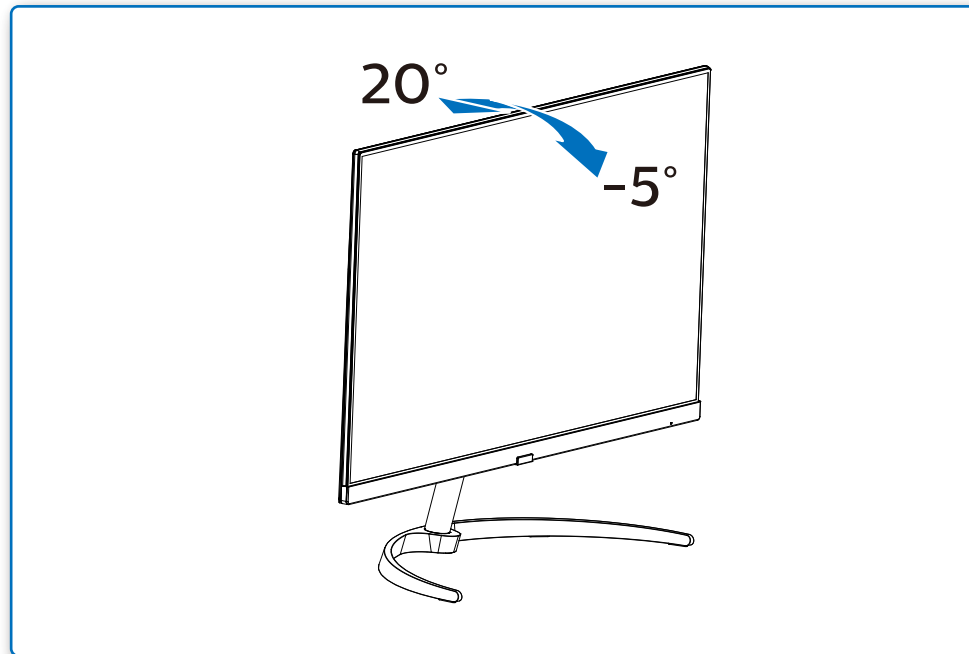

GRAPHIC DEVELOPMENT MMD	
Product name	241E9-QSG
Project no.	
Finishing	Folded sheet
Scale	1:1
Size Spreads	594 (W) x 210 (H) mm
Size	148.5 (W) x 210 (H) mm
Operator(s)	
Date amended	2018
VERSION No.	13
APPROVAL	
QC Lithographer	
Product Manager	
Date Check	
ARTWORK DOCUMENT	
Paper	80gsm White, woodfree coated
Numbers of colours	2C+2C
Spotcolor	
Aftertreatment	
☐ Cropping	
☐ Coating	
☐ Varnishing	
☐ Embossing	
☐ Cutterguide	
☐ Die-cut	
☐ Binding	
☐ Glue	

3

4

EN Need help?
Online help: www.philips.com/support

SC 需要帮助?
在线帮助: www.philips.com/support

FR Besoin d'Aide ?
Aide en ligne: www.philips.com/support

ES ¿Necesita ayuda?
Ayuda en línea: www.philips.com/support

DE Benötigen Sie Hilfe?
Online-Hilfe: www.philips.com/support

IT Avete bisogno di aiuto?
Guida in linea: www.philips.com/support

BR Precisa ajuda?
Ajuda online: www.philips.com/support

KO 도움이 필요하신가요?
온라인 도움말: www.philips.com/support

UK Потребуйте допомоги?
Підтримка он-лайн: www.philips.com/support

RU Нужна помощь?
Интерактивная справка: www.philips.com/support

TR Yardıma ihtiyacınız var mı?
Online yardım: www.philips.com/support

HI क्या सहायता की जरूरत है?
ऑनलाइन सहायता: www.philips.com/support

AR هل تريد المساعدة؟
www.philips.com/support

JP ヘルプが必要ですか?
オンラインヘルプ: www.philips.com/support

Version: M9221EQ1WWL
© 2018 Koninklijke Philips N.V. All rights reserved.
This product was manufactured and brought to the market by or on behalf of Top Victory Investments Ltd. or one of its affiliates. Top Victory Investments Ltd. is the warrantor in relation to this product. Philips and the Philips Shield Emblem are registered trademarks of Koninklijke Philips N.V. used under license.

Specifications are subject to change without notice.

www.philips.com