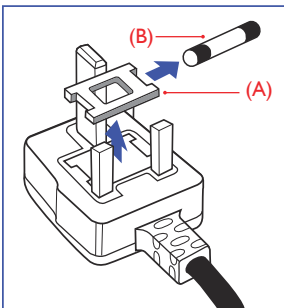

Information for U.K. only

WARNING - THIS APPLIANCE MUST BE EARTHED.

Important:

This apparatus is supplied with an approved moulded 13A plug. To change a fuse in this type of plug proceed as follows:

1. Remove fuse cover and fuse.
2. Fit new fuse which should be a BS 1362 5A, A.S.T.A. or BSI approved type.
3. Retit the fuse cover.

If the fitted plug is not suitable for your socket outlets, it should be cut off and an appropriate 3-pin plug fitted in its place.

If the mains plug contains a fuse, this should have a value of 5A. If a plug without a fuse is used, the fuse at the distribution board should not be greater than 5A.

NOTE: The severed plug must be destroyed to avoid a possible shock hazard should it be inserted into a 13A socket elsewhere.