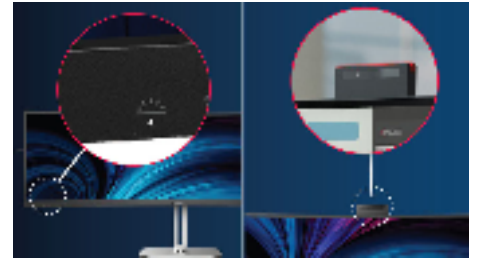

Busylight

This feature allows for privacy and optimal collaboration when working in a busy office setting. To transmit to others that they are busy, users can simply press the Busylight hotkey located on the bottom left menu of the monitor bezel and the light located on the webcam will turn red. In addition to this, the Busylight feature can also sync with user's Microsoft Teams status.