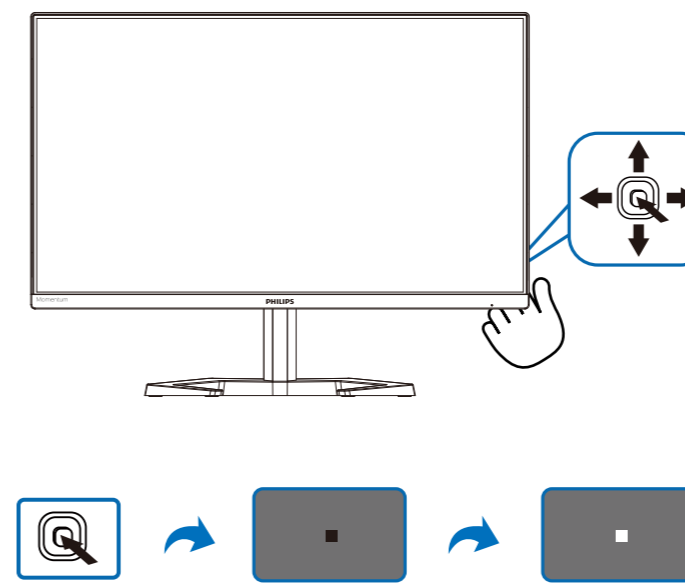

3

Game Setting	Adaptive Sync	On
LowBlue Mode	MPRT	Off
Input	MPRT Level	0
Picture	Crosshair	Off
SmartSize	Low Input Lag	On
Audio	SmartResponse	Off
	SmartFrame	Off

Game Setting	Adaptive Sync	On
LowBlue Mode	MPRT	Off
Input	MPRT Level	0
Picture	Crosshair	Off
SmartSize	Low Input Lag	On
Audio	SmartResponse	Off
	SmartFrame	Off