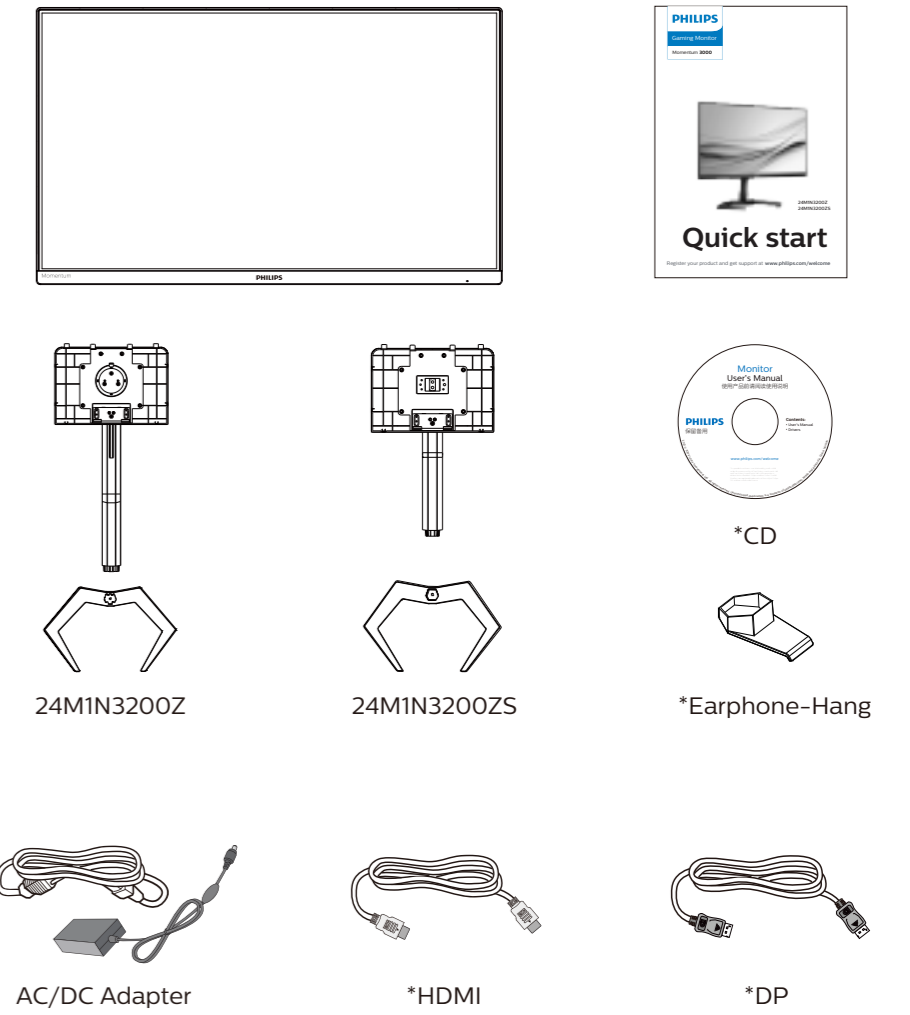

Contents

*Different according to region
Display design may differ from that illustrated