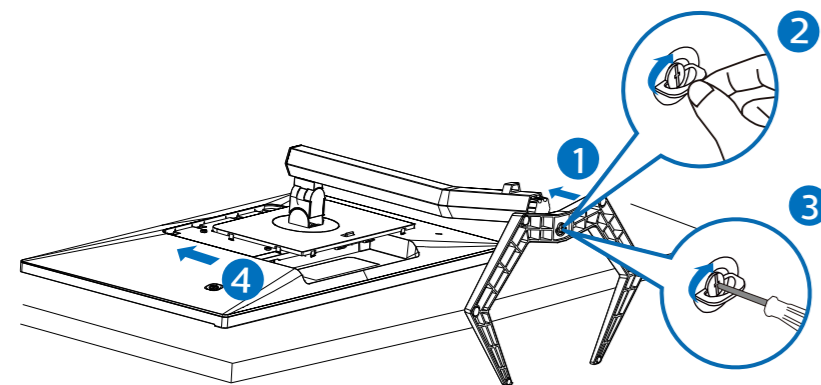

1 24M1N3200Z