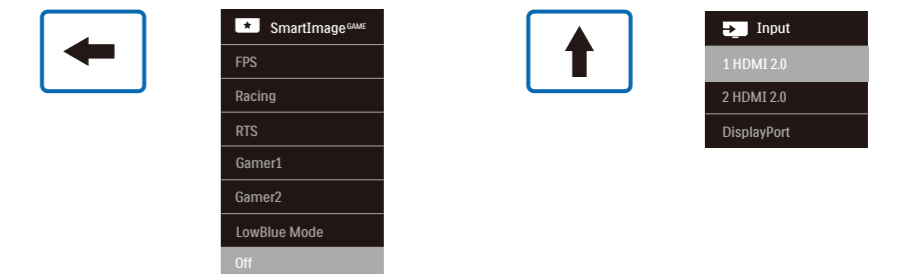

Game Setting	Adaptive Sync	On
LowBlue Mode	MPRT	Off
Input	MPRT Level	0
Picture	Crosshair	Off
SmartSize	Low Input Lag	On
Audio	SmartResponse	Off
	SmartFrame	Off

Game Setting	Adaptive Sync	On
LowBlue Mode	MPRT	Off
Input	MPRT Level	0
Picture	Crosshair	Off
SmartSize	Low Input Lag	On
Audio	SmartResponse	Off
	SmartFrame	Off

Game Setting	Adaptive Sync	On
LowBlue Mode	MPRT	Off
Input	MPRT Level	0
Picture	Crosshair	Off
SmartSize	Low Input Lag	On
Audio	SmartResponse	Off
	SmartFrame	Off