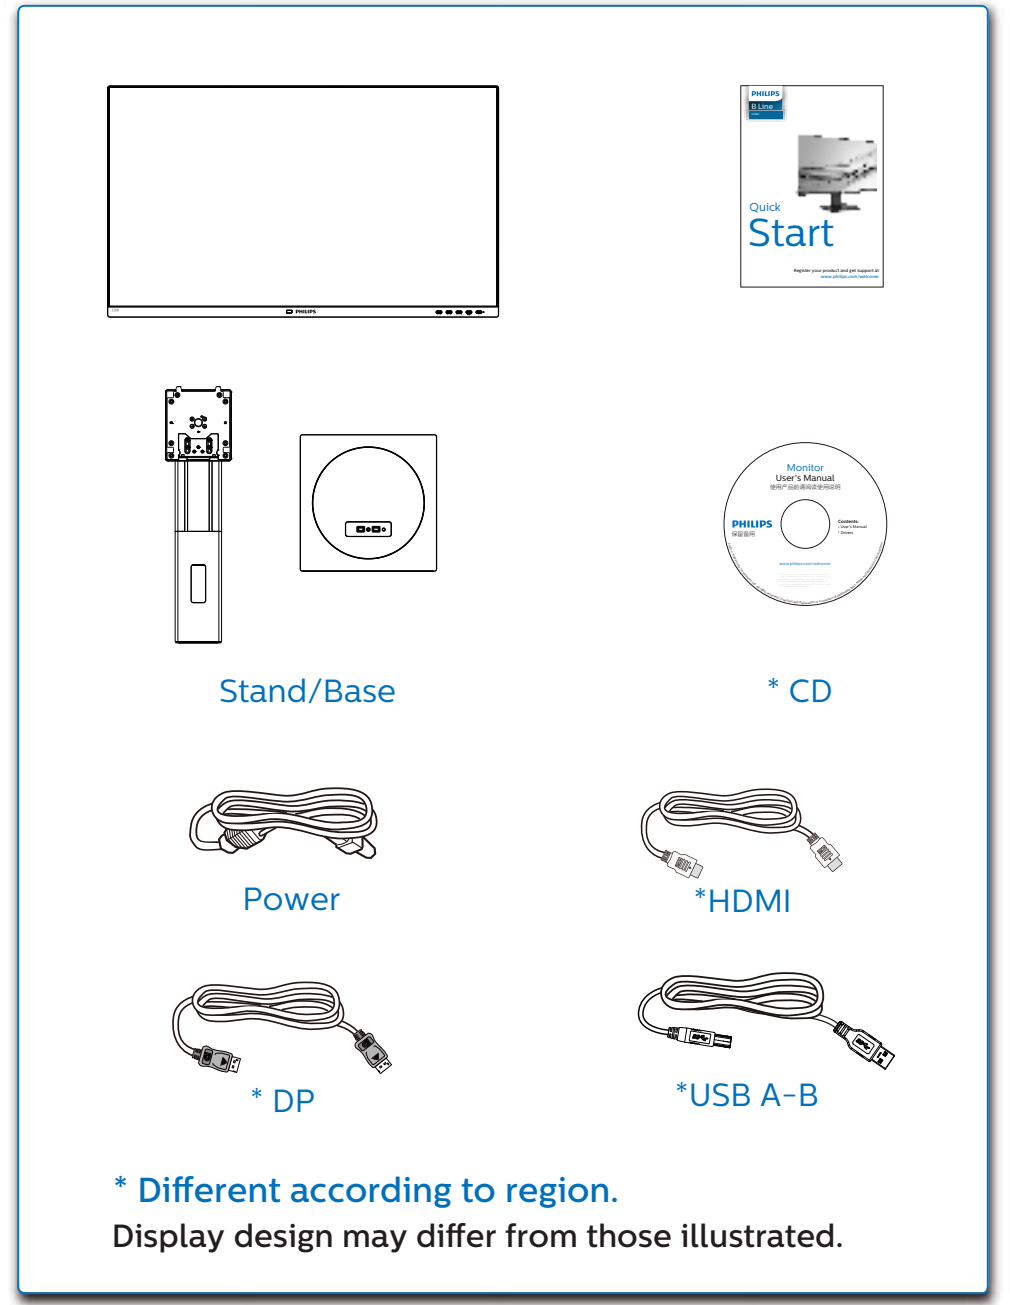

Specifications are subject to change without notice.

HDMI
HDMI trademark and related patents on technologies belong to their respective owners.

www.philips.com

328B1
QR Code
Printed in China
Barcode: Q41G32M181379C

PHILIPS
B Line
328B1

Quick Start

Register your product and get support at www.philips.com/welcome

* Different according to region.
Display design may differ from those illustrated.

1

2

3