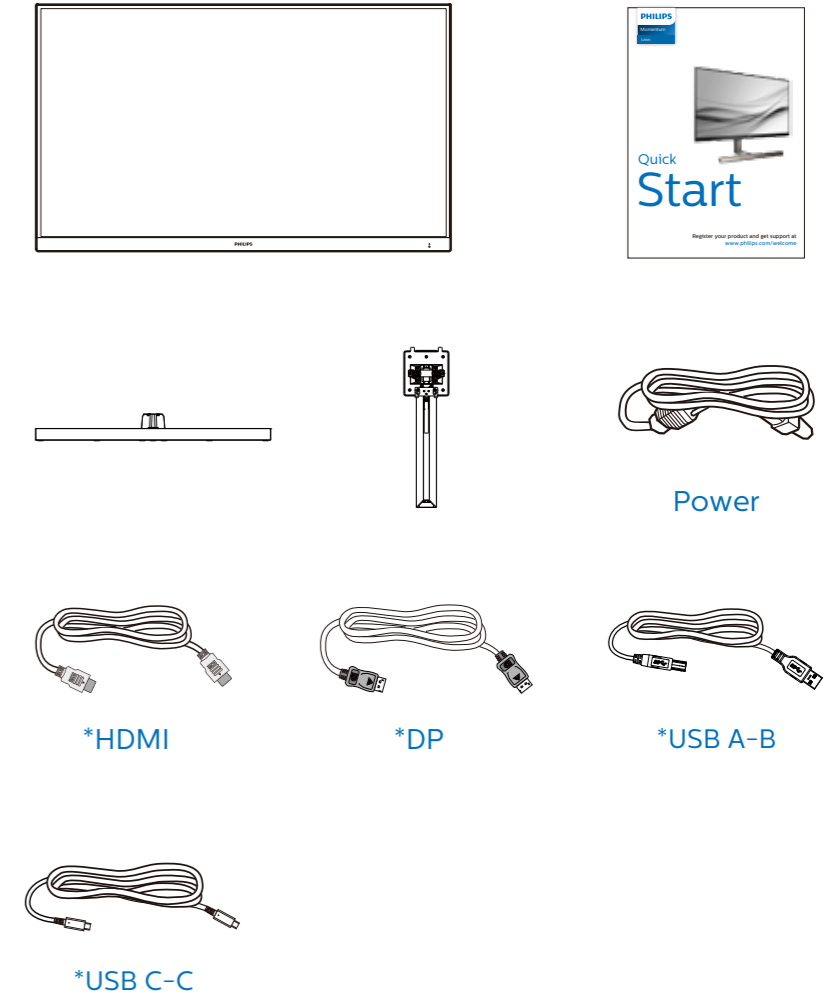

4

5

PBP

	A (main)	B	SWAP	B (main)	A	
MultiView	Inputs	HDMI 1	HDMI 2	HDMI 3	DisplayPort	USB C
MAIN SOURCE (x1)	HDMI 1	●	●	●	●	●
	HDMI 2	●	●	●	●	●
	HDMI 3	●	●	●	●	●
	DisplayPort	●	●	●	●	●
	USB C	●	●	●	●	●

Register your product and get support at www.philips.com/support

Version: 329M1RQIT
2021 © TOP Victory Investments Ltd. All rights reserved.

Specifications are subject to change without notice.

HDMI

www.philips.com

Energy Labelling
329M1RV

Printed in China

PHILIPS

Momentum

329M1

Quick Start

Register your product and get support at www.philips.com/welcome

* Different according to region.
Display design may differ from those illustrated.

1

2

USB hub

USBC-C

3