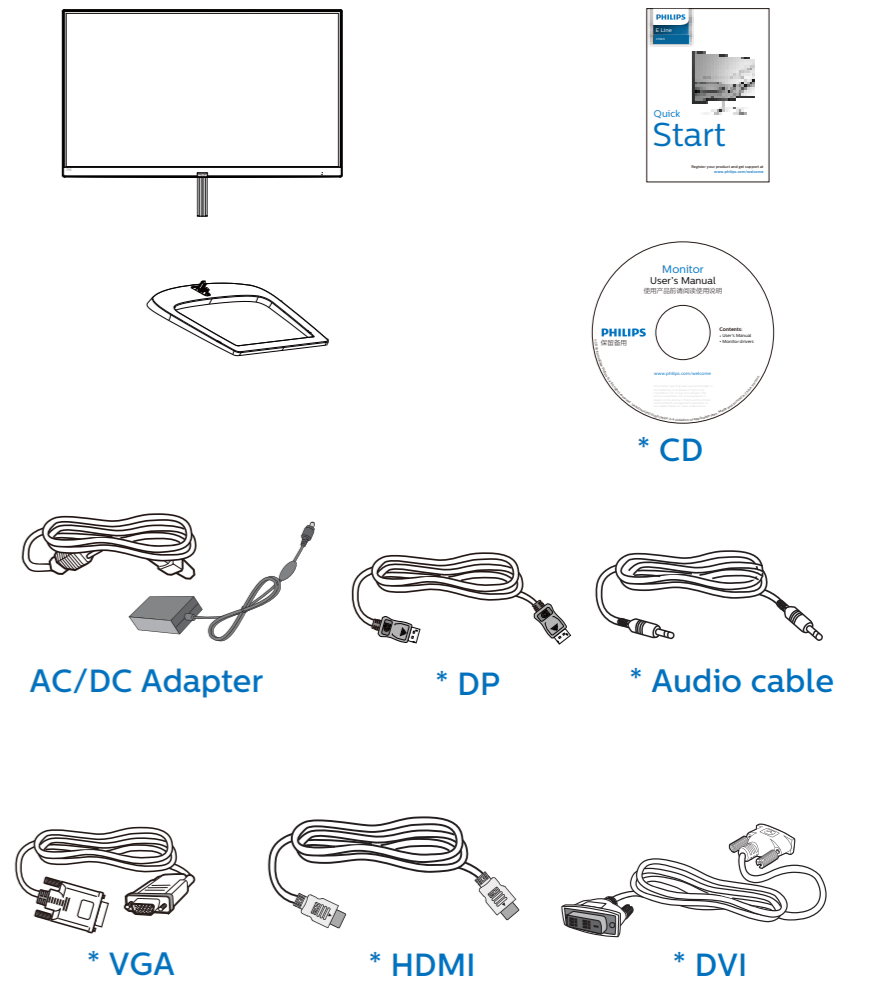

4

Register your product and get support at www.philips.com/support

Version: M9276EQ1WWT
© 2018 Koninklijke Philips N.V. All rights reserved.

Specifications are subject to change without notice.

HDMI

www.philips.com

Energy Labelling

Printed in China

H41G78S181380F

PHILIPS

E Line

276E9

Quick Start

Register your product and get support at www.philips.com/welcome

* Different according to region.
Display design may differ from those illustrated.

1

2

B

C 276E9QJA

3