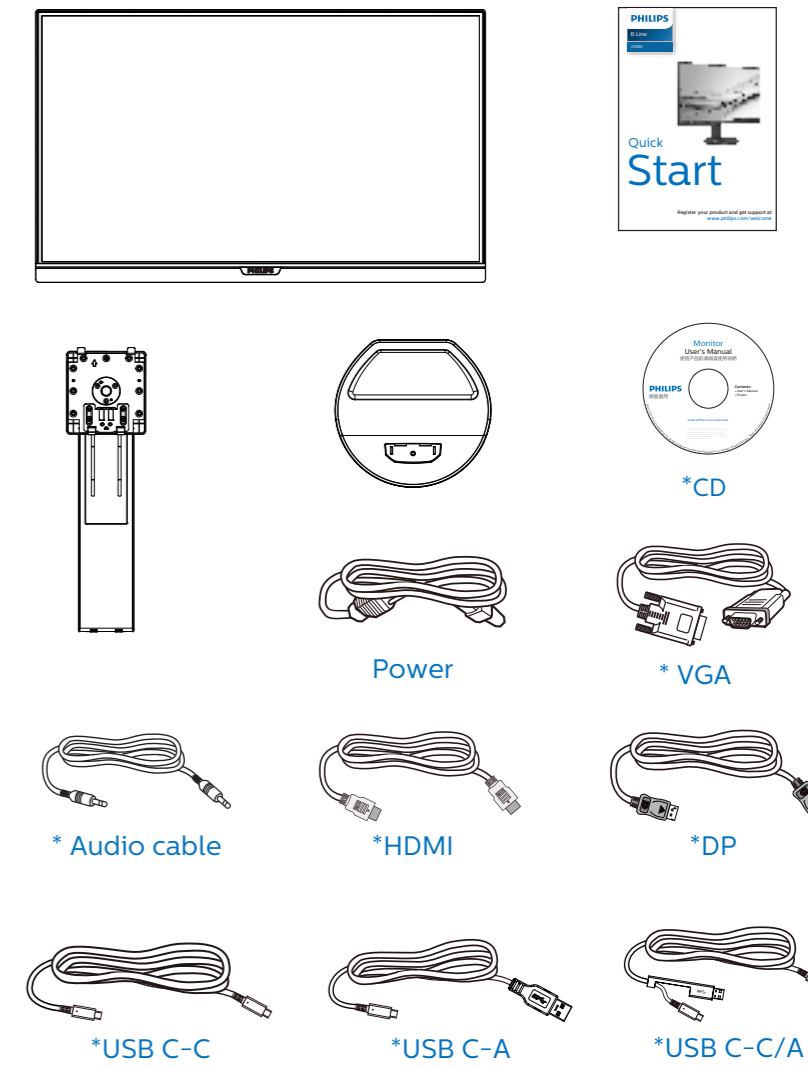

4