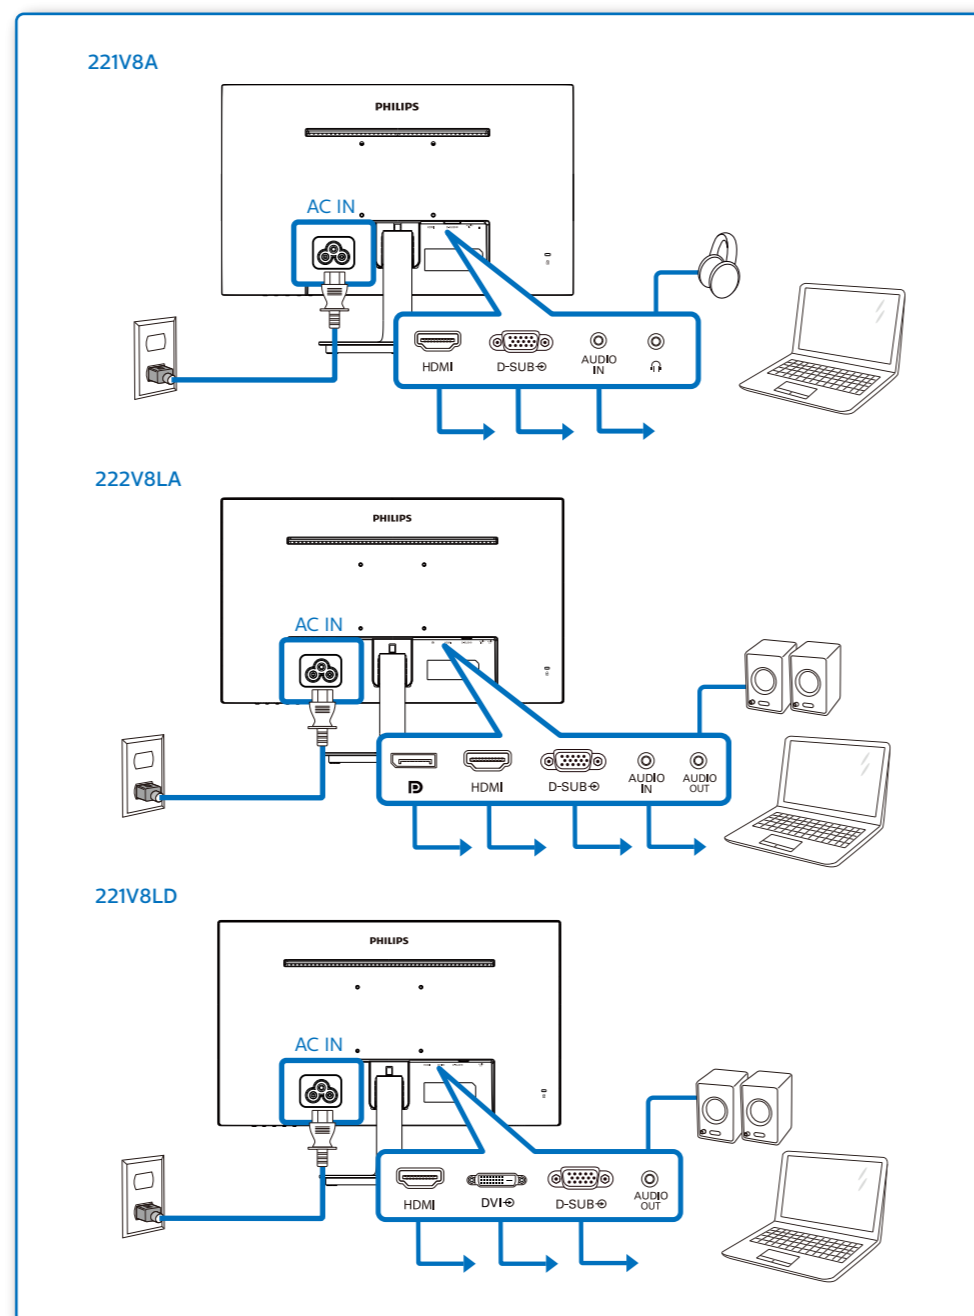

4

Register your product and get support at
www.philips.com/support

FAQ

Software
SmartControl

User
Manual

Version: M822xVQ1T
2022 © TOP Victory Investments Ltd. All rights reserved.

HDMI

www.philips.com

Energy Labelling

Printed in China

H41G785381307B

PHILIPS

V Line/i Line

221V8/222V8/2218

Quick Start

Register your product and get support at
www.philips.com/welcome

*CD

Power

* HDMI

* VGA

* DVI
(221V8LD)

* Audio cable
(221V8A/222V8LA)

* DP
(222V8LA)

*Different according to region

Display design may differ from that illustrated

1

2

3