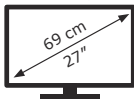

**MSI**

G27C4X

**21** kWh/1000hABCDEF**G****45** kWh/1000h

1920 px

1080 px