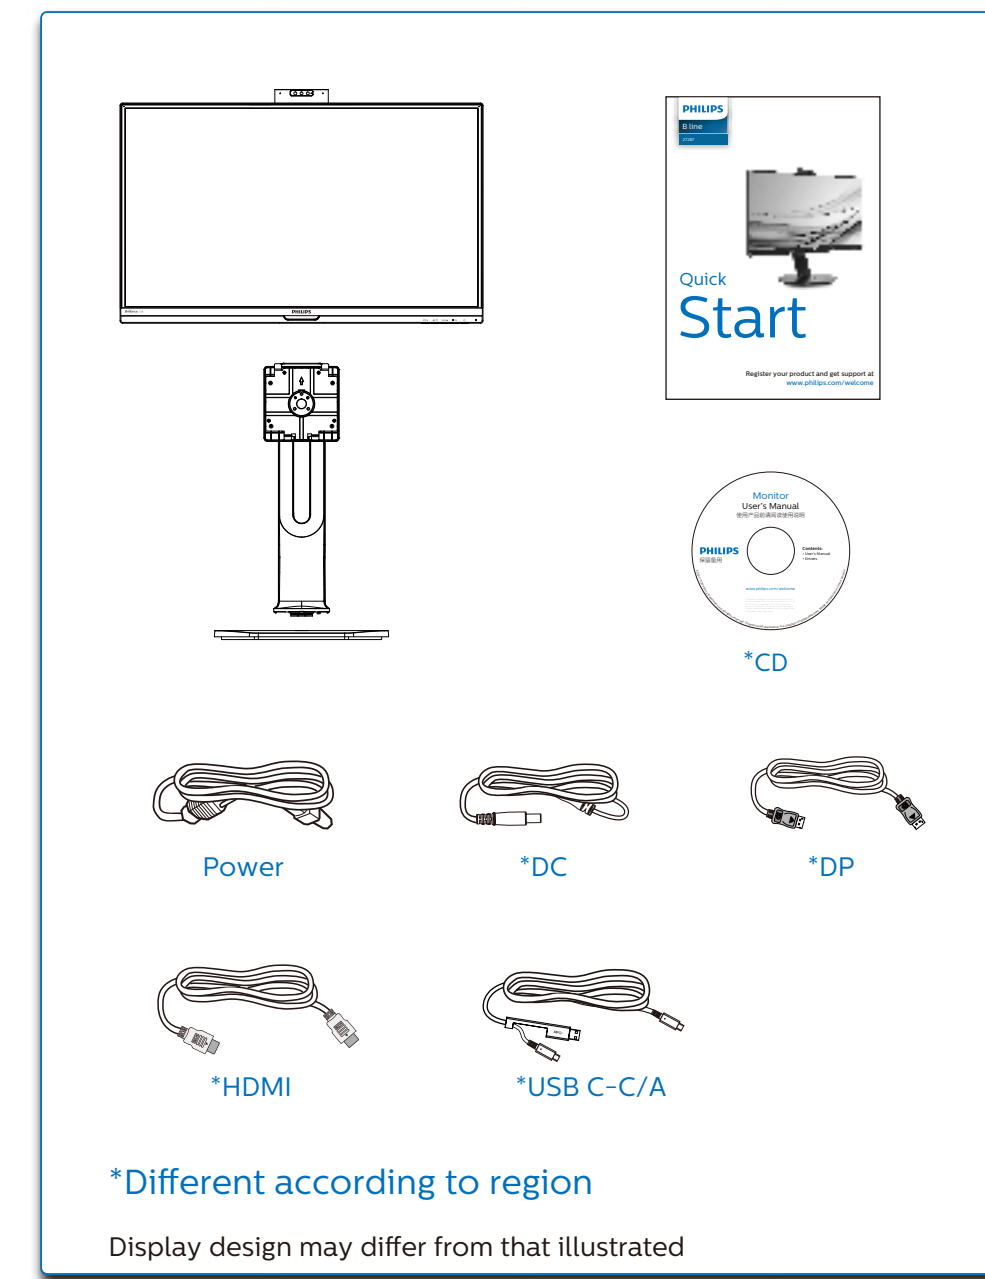

Specifications are subject to change without notice.

www.philips.com

HDMI

HDMI trademark and related patents on technologies belong to their respective owners.

Printed in China

Q41G27M181349A

PHILIPS

B line

272B7

Quick Start

Register your product and get support at www.philips.com/welcome

1

2

USB docking

3