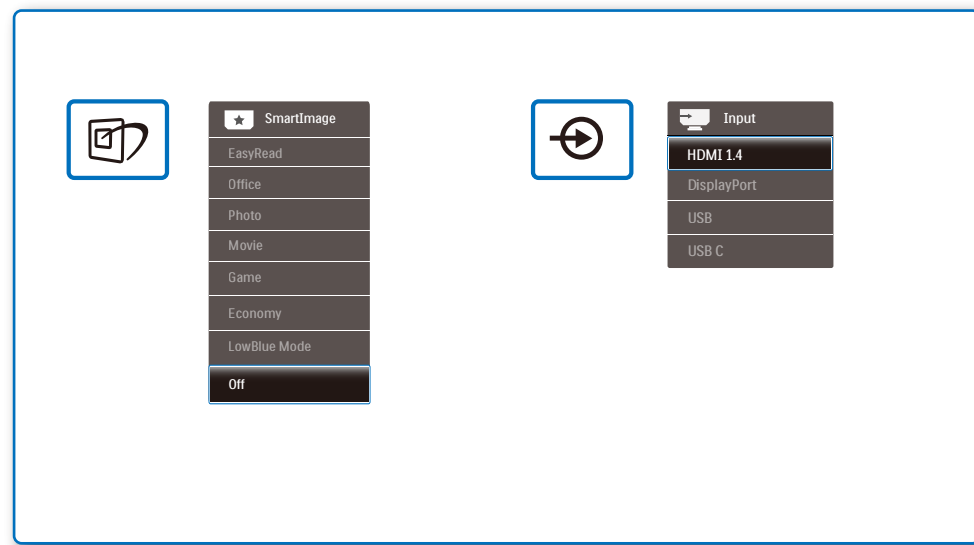

GRAPHIC DEVELOPMENT		MMD
Product name		
Project name	QSG	
Project no.		
Finishing	Folded sheet	
Scale	1:1	
Size Spreads	594 (W) x 210 (H) mm	
Size	148.5 (W) x 210 (H) mm	
Operator(s)		
Date amended		
VERSION No.	13	
APPROVAL		
QC Lithographer		
Product Manager		
Date Check		
ARTW ORK DOCUMENT		
Paper	80gsm White, woodfree coated	
Numbers of colours	2C2C	
Pantone 300c	Black	
Spotcolor		
Aftertreatment		
<input type="checkbox"/> Cropping		
<input type="checkbox"/> Coating		
<input type="checkbox"/> Varnishing		
<input type="checkbox"/> Embossing		
<input type="checkbox"/> Cutterguide		
<input type="checkbox"/> Die-cut		
<input type="checkbox"/> Binding		
<input type="checkbox"/> Glue		