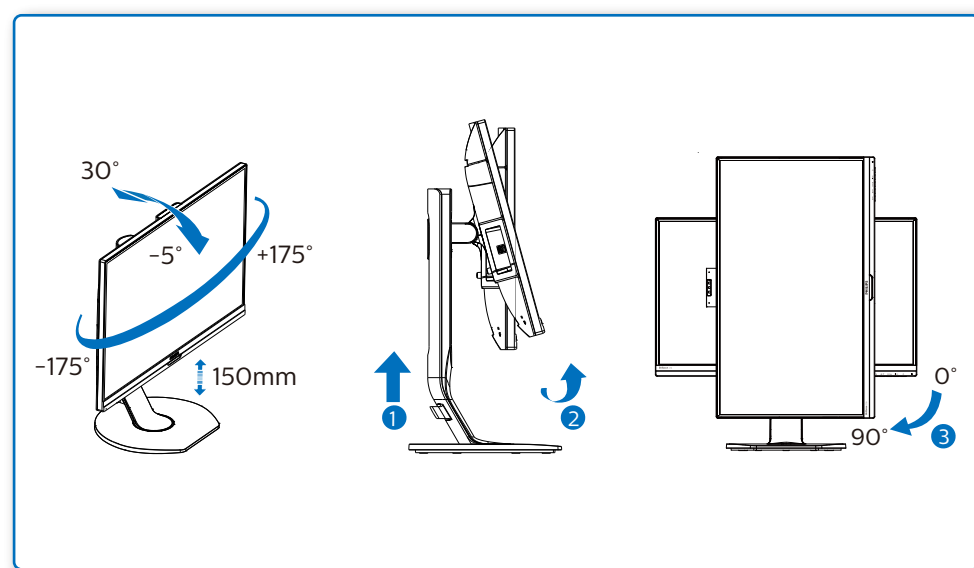

GRAPHIC DEVELOPMENT		MMD
Product name		
Project name	QSG	
Project no.		
Finishing	Folded sheet	
Scale	1:1	
Size Spreads	594 (W) x 210 (H) mm	
Size	148.5 (W) x 210 (H) mm	
Operator(s)		
Date amended		
VERSION No.	13	
APPROVAL		
QC Lithographer		
Product Manager		
Date Check		
ARTW ORK DOCUMENT		
Paper	80gsm White, woodfree coated	
Numbers of colours	2C2C	
Pantone 300c	Black	
Spotcolor		
Aftertreatment		
☐ Cropping		
☐ Coating		
☐ Varnishing		
☐ Embossing		
☐ Cutterguide		
☐ Die-cut		
☐ Binding		
☐ Glue		

4

EN Need help?
Online help: www.philips.com/support
需要帮助?
在线帮助: www.philips.com/support

- **FR Besoin d'Aide ?**
  Aide en ligne: www.philips.com/support
- **UK Потребуєте допомоги?**
  Підтримка он-лайн: www.philips.com/support
- **ES ¿Necesita ayuda?**
  Ayuda en línea: www.philips.com/support
- **RU Нужна помощь?**
  Интерактивная справка: www.philips.com/support
- **TR Benötigen Sie Hilfe?**
  Online-Hilfe: www.philips.com/support
- **TR Yardıma ihtiyacınız var mı?**
  Online yardım: www.philips.com/support
- **HI क्या सहायता की जरूरत है?**
  ऑनलाईन सहायता: www.philips.com/support
- **AR هل تريد المساعدة؟**
  www.philips.com/support
- **JP ヘルプが必要ですか?**
  オンラインヘルプ: www.philips.com/support
- **KO 도움이 필요하신가요?**
  온라인 도움말: www.philips.com/support

Version: M7272BUHQIT
2019 © TOP Victory Investment Ltd. All rights reserved.

This product has been manufactured by and is sold under the responsibility of Top Victory Investments Ltd., and Top Victory Investments Ltd. is the warrantor in relation to this product. Philips and the Philips Shield Emblem are registered trademarks of Koninklijke Philips N.V. and are used under license.

Specifications are subject to change without notice.

www.philips.com

HDMI

HDMI trademark and related patents on technologies belong to their respective owners.

Printed in China

Q41G27M181349A

PHILIPS

B line

272B7

Quick Start