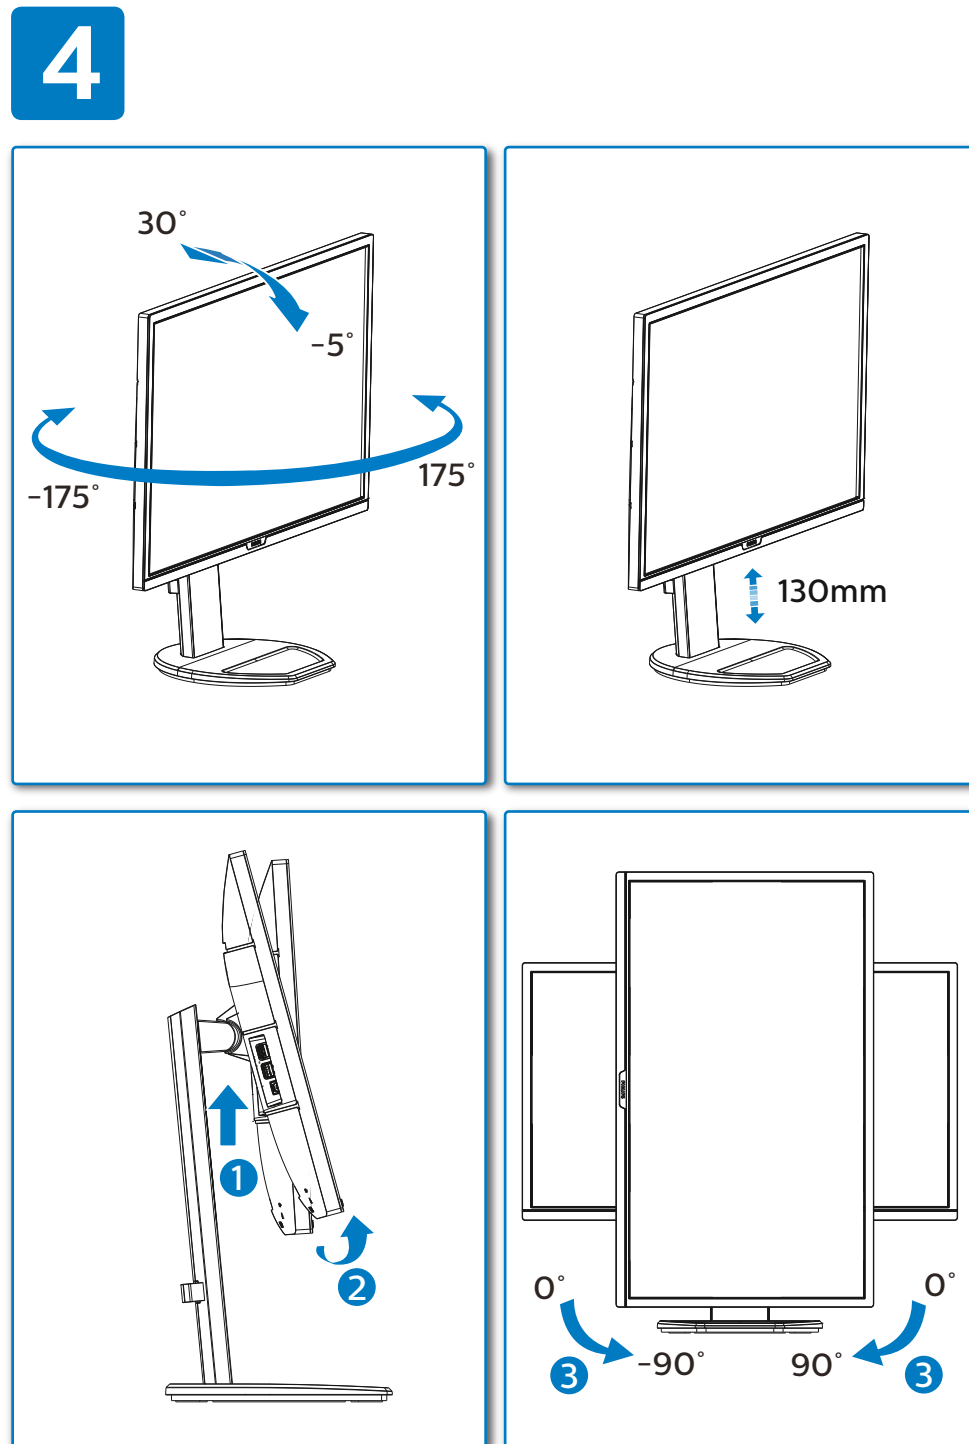

GRAPHIC DEVELOPMENT MMD	
Product name	
Project name	
Project no.	
Finishing	Folded sheet
Scale	1:1
Size Speads	594 (W) x 210 (H) mm
Size	148.5 (W) x 210 (H) mm
Operator(s)	
Date amended	
VERSION No.	1
APPROVAL	
QC Lithographer	
Product Manager	
Date Check	
ARTWORK DOCUMENT	
Paper	80gsm White, woodfree coated
Numbers of colours	2C2C
Spotcolor	
Aftertreatment	
<input type="checkbox"/>	Cropping
<input type="checkbox"/>	Coating
<input type="checkbox"/>	Varnishing
<input type="checkbox"/>	Embossing
<input type="checkbox"/>	Cutterguide
<input type="checkbox"/>	Die-cut
<input type="checkbox"/>	Binding
<input type="checkbox"/>	Glue