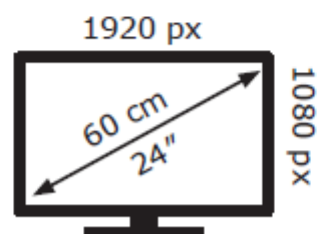

ENERG

LG Electronics

24MB35PHK

20 kWh/1000h

2019/2013