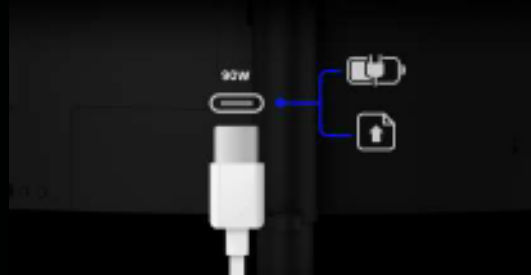

BenQ DesignVue Monitors

PD2706U | 27-inch 4K UHD 95% P3 HDR400 USB-C Designer Monitor

4K UHD resolution and precise color accuracy by AQCOLOR technology make it the best choice for designers who pay much attention to details. 95% P3 color coverage and BenQ proprietary uniformity technology offer precise color from corner to corner. Furthermore, the built-in KVM switch allows designers to control two systems via one set of keyboard and mouse to enhance work efficiency for better multi-tasking experience.

AQCOLOR®

Colors You Can Trust

Amazing P3 Colors for Creative Works

Covers 95% P3, 100% sRGB, and 100% Rec.709 color spaces, you can easily load and display images imported from different sources. Amazing Delta E ≤ 3 ensures superb accuracy and absolute color confidence.

Expand Your Workstation with All-in-One Cable

90W USB-C carries images, videos, and other data seamlessly plus charges your mobile devices at the same time all with one cable.

Your Dream Desk for Unleashing Creativity

KVM Switch

The new KVM Switch auto-pairs with input signals.

Display Pilot

Let you access designer-friendly features for ease and efficiency.

*Apple M1 platform supported.

90W USB-C

The USB-C port provides lightning-fast video/audio/data transmission and 90W power delivery.

Hotkey Puck G2

Make navigating screen settings and functions a breeze.

Ergonomic Design

Create in comfort with your monitor in the ideal position.

PIP / PBP

Go split screen. Picture In Picture (PIP) and Picture By Picture (PBP) let you customize your workflow.

Attentive Color Modes for Creators