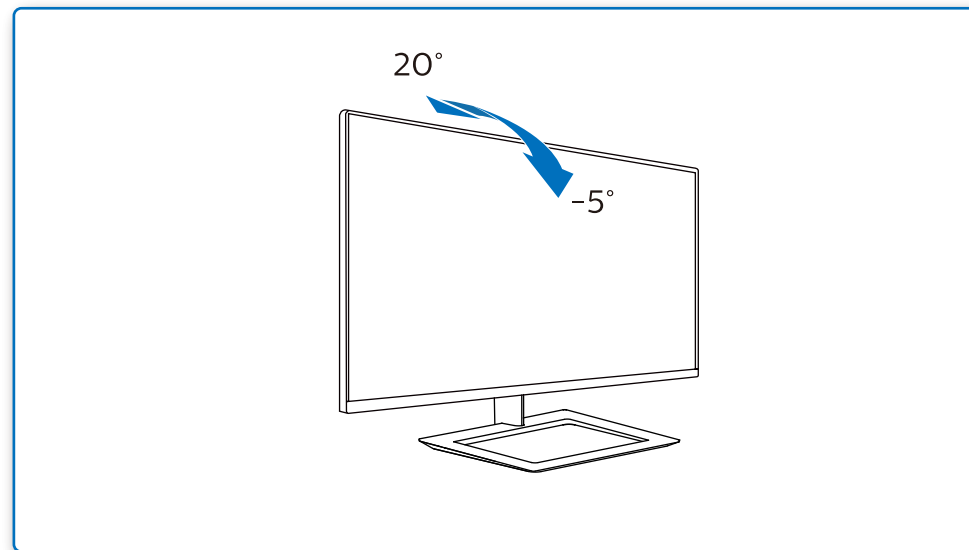

GRAPHIC DEVELOPMENT MMD	
Product name	
Project name	241E1/241E1D-QSG
Project no.	
Finishing	Folded sheet
Scale	1:1
Size Spreads	594 (W) x 210 (H) mm
Size	148.5 (W) x 210 (H) mm
Operator(s)	
Date amended	Apr. 17, 2019
VERSION No.	1
APPROVAL	
QC Lithographer	
Product Manager	
Date Check	
ARTWORK DOCUMENT	
Paper	80gsm White, woodfree coated
Numbers of colours	2Cx2C
Pantone 300c	
Spotcolor	
Aftertreatment	
☐ Cropping	
☐ Coating	
☐ Varnishing	
☐ Embossing	
☐ Cutterguide	
☐ Die-cut	
☐ Binding	
☐ Glue	

241E1/271E1

Input: VGA, DVI

241E1D/271E1D

Input: VGA, DVI, HDMI1.4

SmartImage™

FPS: Racing, RTS, Gamer1, Gamer2

LowBlue Mode: Off

4