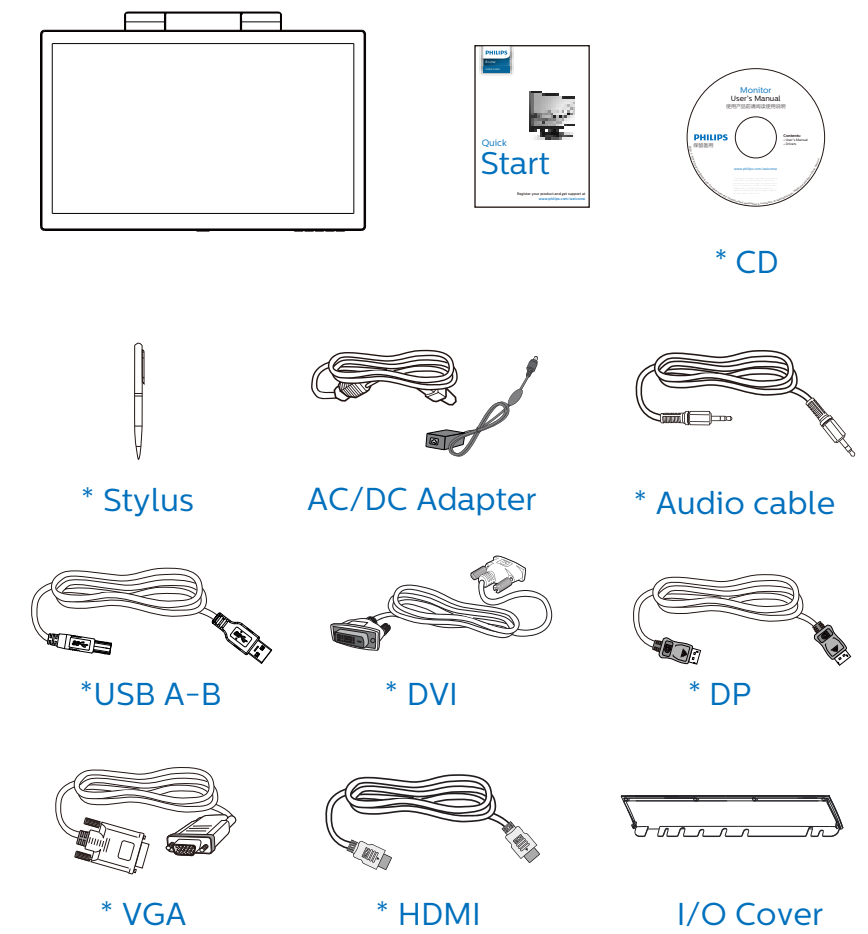

4

Register your product and get support at www.philips.com/support

Version: M92224BQ1WWT

2020 © TOP Victory Investments Ltd. All rights reserved.

Specifications are subject to change without notice.

HDMI

www.philips.com

Energy Labelling

Printed in China

Q41G24M181352G

PHILIPS

B Line

222B9/242B9

Quick Start

Register your product and get support at www.philips.com/welcome

* Different according to region.
Display design may differ from those illustrated.

1

USB hub

2

3