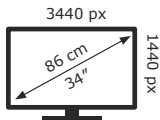

ENERG

PHILIPS

34M2C7600MV

70 kWh/1000h

ABCDEF**G**

100 kWh/1000h

2019/2013