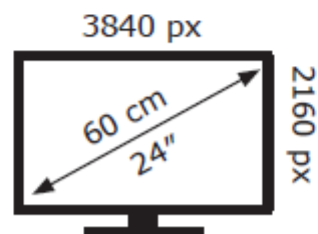

ENERG

LG Electronics

24UD58

25 kWh/1000h

2019/2013