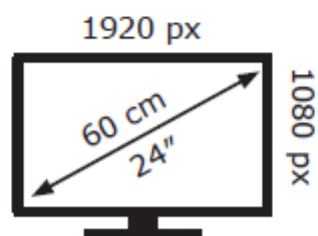

ENERG

LG Electronics

24GL600F

21 kWh/1000h

2019/2013