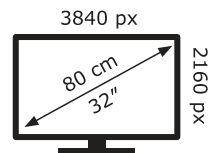

LG Electronics

32GQ950

41 kWh/1000h

ABCDEF**G**

111 kWh/1000h

2019/2013