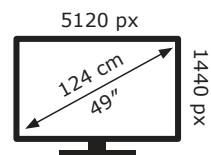

ENERG 

LG Electronics

49WQ95C

45 kWh/1000h

ABCDEF**G**

109 kWh/1000h

2019/2013